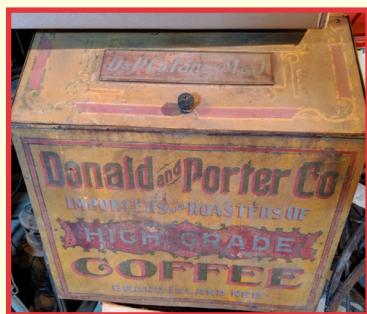

PRIMITIVES

3 Wall Telephones; 2 Wooden Butter Barrel
Churns; 4 Copper Boilers; Many School Bells;
Many Cream Cans all sizes; Curling Irons; Tea
Kettles; Enamelware; Tins; Spittoon; Coffee
Grinders; Sad Irons; Forge Tools; Block &
Tackle; Measuring Wheel; Lead Pot; 2 Buggy
Wheels; Wagon Spring seat; Match Safes;
Double Trees; Horse Collars; Cast Kettles;
Washboards; Old Tools; Childs Sled; Buck
Saws; Coal Buckets; Wyandotte Semi Truck;
Many Toys; Ice Tongs; Horse Hames